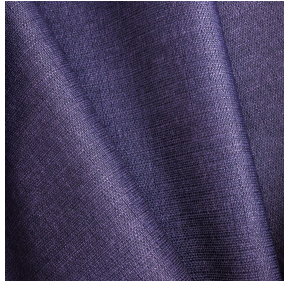

ETAMINE BPI 00
Printing support

MUNA Violine 105
Print pattern

Printing support **ETAMINE BPI 00** Print pattern **MUNA Violine 105**

High-quality, light and airy sheer curtains.

Technical properties

Flame retardant Transparent

Applications Roman blinds - Panel curtains - Curtains

Composition 100% FR polyester

Weight 95 g/m²

Width 290 cm

Fabric direction Room High Direction

Fitting ↔ cm ↓ cm

Maintenance advice

Label France Terre Textile / OEKO-TEX STANDARD 100