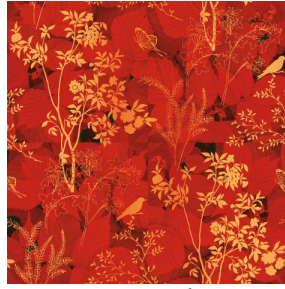

ODE Corail 14