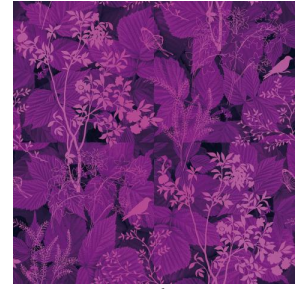

ODE Lilas 19

(Headquarters) SOTEXPRO - 510 route de Montchal - 42360 PANISSIÈRES - FRANCE - +33 4 77 27 60 60
(Showroom) Le LAB' SOTEXPRO - 4 rue du Mail - 75002 PARIS - FRANCE