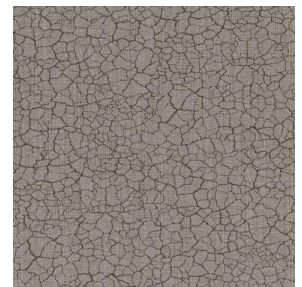

TERRA Chamois 111