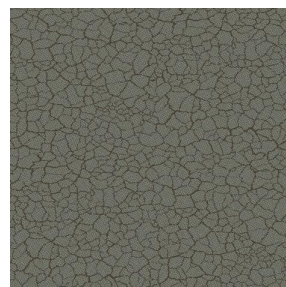

TERRA Gris 97