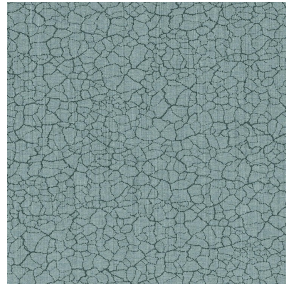

LY Blanc 01
Printing support

TERRA Ardoise 87
Print pattern

Printing support **LY Blanc 01** Print pattern **TERRA Ardoise 87**

Fine linen look sheer. The weaving of the LY is slightly textured which allows it to be easily printed by sublimation

Technical properties

Flame retardant Transparent

Applications Roman blinds - Panel curtains - Curtains

Composition 100% polyester/polyester FR

Weight 90 g/m²

Width 290 cm

Fabric direction Room High Direction