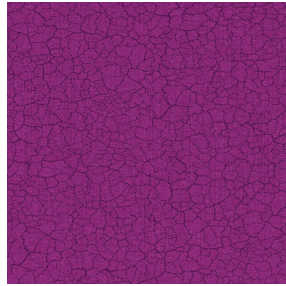

LY Blanc 01
Printing support

TERRA Violine 105
Print pattern

Printing support **LY Blanc 01** Print pattern **TERRA Violine 105**

Fine linen look sheer. The weaving of the LY is slightly textured which allows it to be easily printed by sublimation

Technical properties

Flame retardant Transparent

Applications Roman blinds - Panel curtains - Curtains

Composition 100% polyester/polyester FR

Weight 90 g/m²

Width 290 cm

Fabric direction Room High Direction