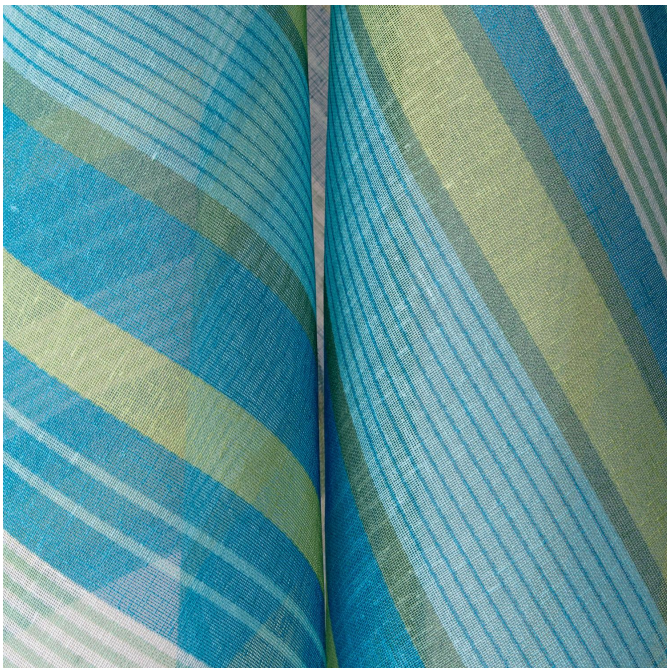

MELANIE Naturel 130

Group **A**

Fitting: → 42.0 cm ↓ 48.0 cm "Fitting may vary depending on support selected"

For the choice of the printing medium and its width (width), please contact your sales representative. Contact an advisor

(Headquarters) SOTEXPRO - 510 route de Montchal - 42360 PANISSIÈRES - FRANCE - +33 4 77 27 60 60
(Showroom) Le LAB' SOTEXPRO - 4 rue du Mail - 75002 PARIS - FRANCE