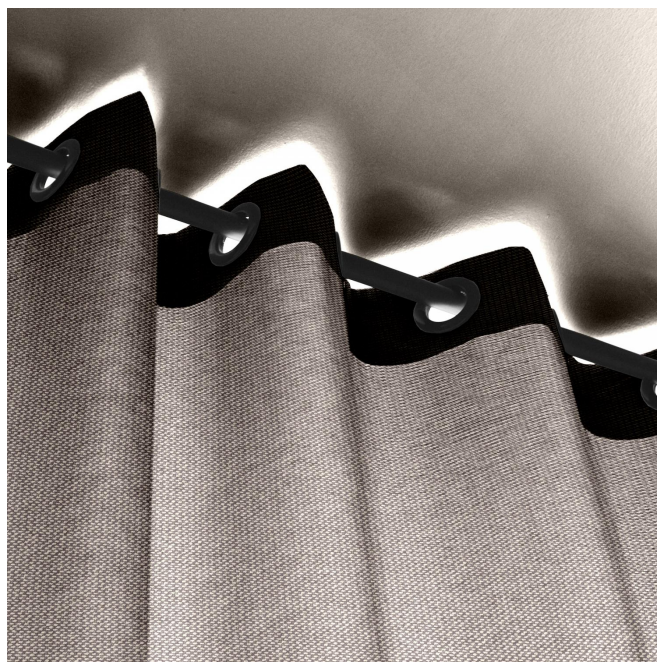

METIS Violine 105

Group

Fitting: → 0.0 cm ↓ 0.0 cm "Fitting may vary depending on support selected"

For the choice of the printing medium and its width (width), please contact your sales representative. Contact an advisor

(Headquarters) SOTEXPRO - 510 route de Montchal - 42360 PANISSIÈRES - FRANCE - +33 4 77 27 60 60
(Showroom) Le LAB' SOTEXPRO - 4 rue du Mail - 75002 PARIS - FRANCE