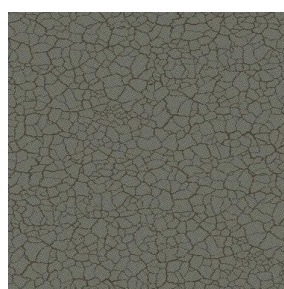

TERRA Gris 97