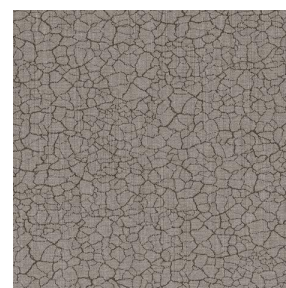

TERRA Chamois 111