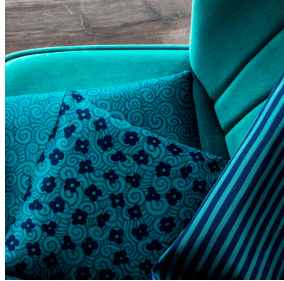

NOCLIN NATUREL 26
Printing support

SONG Soleil 127
Print pattern

Visual not taking into account the printing medium, the final rendering may vary according to the chosen medium.

Printing support **NOCLIN NATUREL 26**

Print pattern **SONG Soleil 127**

Blackout double-side, linen and textured effect, the Noclin is also available as a printing support, to bring depth and relief to your patterns, please note : the beige background may modify the final appearance.