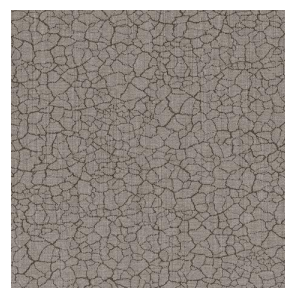

TERRA Chamois 111