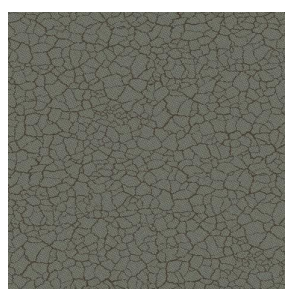

TERRA Gris 97