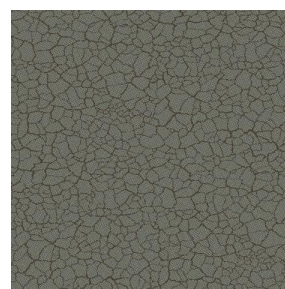

TERRA Gris 97