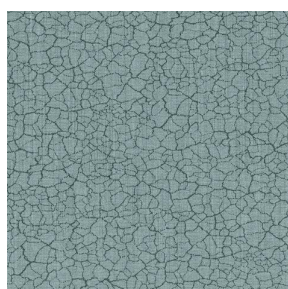

TERRA Ardoise 87