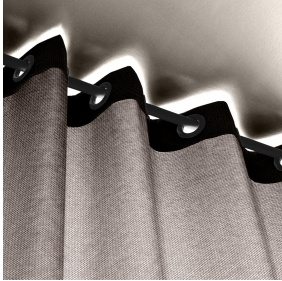

NOCTEA BPI 00
Printing support

METIS Bergamote 121
Print pattern

Printing support NOCTEA BPI 00 Print pattern METIS Bergamote 121

This fabric is used as a print medium.

Technical properties

Flame retardant

Applications Roman blinds - Roller blinds - Panel curtains - Lining - Curtains

Composition 100% polyester with white flocked acrylic backing

Weight 310 g/m²

Width 280 cm

Fabric direction Room High Direction