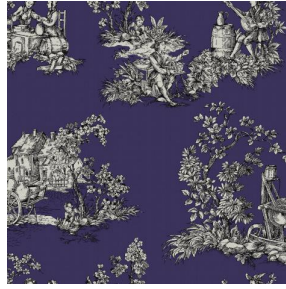

ZELIE Prune 84