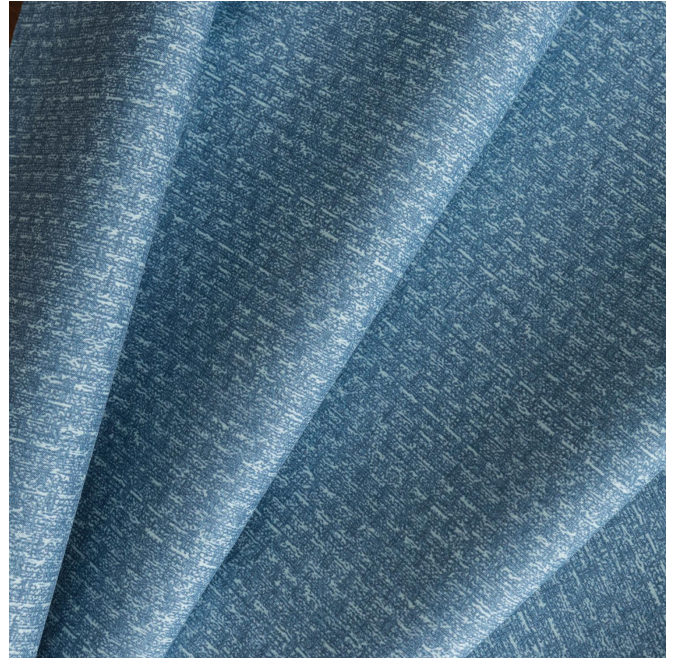

RUSTIC Glacier 43

Group **C**

Fitting : → cm ↓ cm "Fitting may vary depending on support selected"

For the choice of the printing medium and its width (width), please contact your sales representative. Contact an advisor

(Headquarters) SOTEXPRO - 510 route de Montchal - 42360 PANISSIÈRES - FRANCE - +33 4 77 27 60 60
(Showroom) Le LAB' SOTEXPRO - 4 rue du Mail - 75002 PARIS - FRANCE