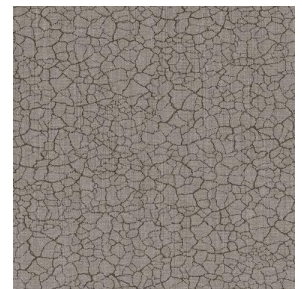

TERRA Chamois 111