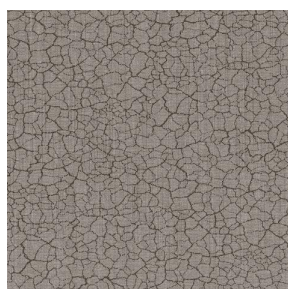

TERRA Chamois 111