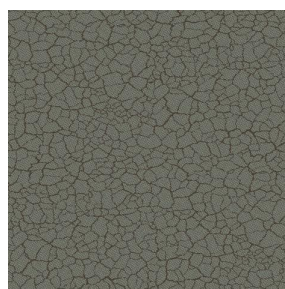

TERRA Gris 97