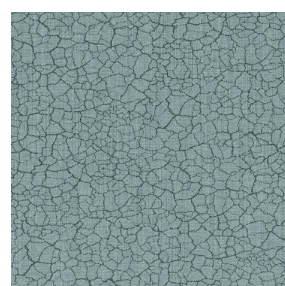

TERRA Ardoise 87