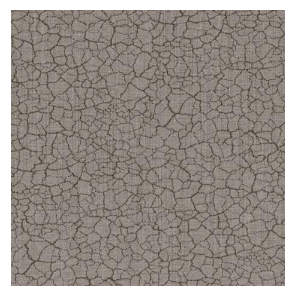

TERRA Chamois 111