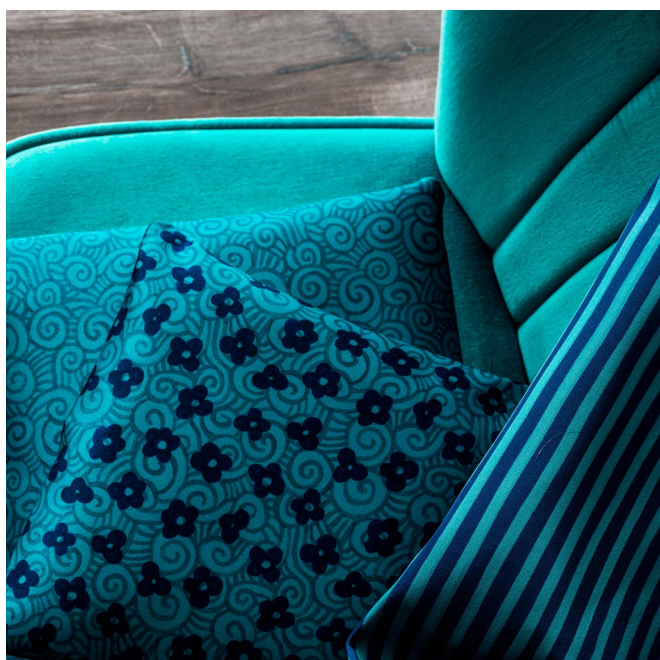

SONG Naturel 26

Group

A

Fitting : → 35.0 cm ↓ 35.0 cm "Fitting may vary depending on support selected"

For the choice of the printing medium and its width (width), please contact your sales representative. Contact an advisor

(Headquarters) SOTEXPRO - 510 route de Montchal - 42360 PANISSIÈRES - FRANCE - +33 4 77 27 60 60
(Showroom) Le LAB' SOTEXPRO - 4 rue du Mail - 75002 PARIS - FRANCE