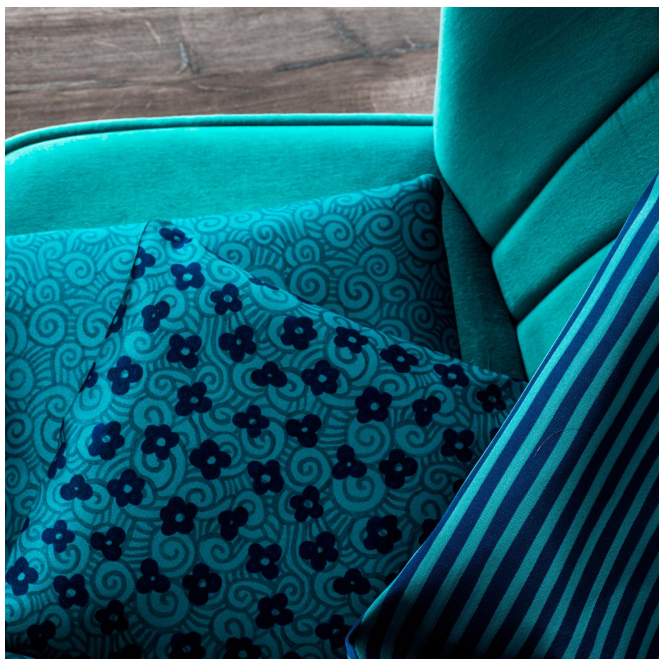

SONG Navy 120

Group

B

Fitting : → 35.0 cm ↓ 35.0 cm "Fitting may vary depending on support selected"

For the choice of the printing medium and its width (width), please contact your sales representative. Contact an advisor

(Headquarters) SOTEXPRO - 510 route de Montchal - 42360 PANISSIÈRES - FRANCE - +33 4 77 27 60 60
(Showroom) Le LAB' SOTEXPRO - 4 rue du Mail - 75002 PARIS - FRANCE