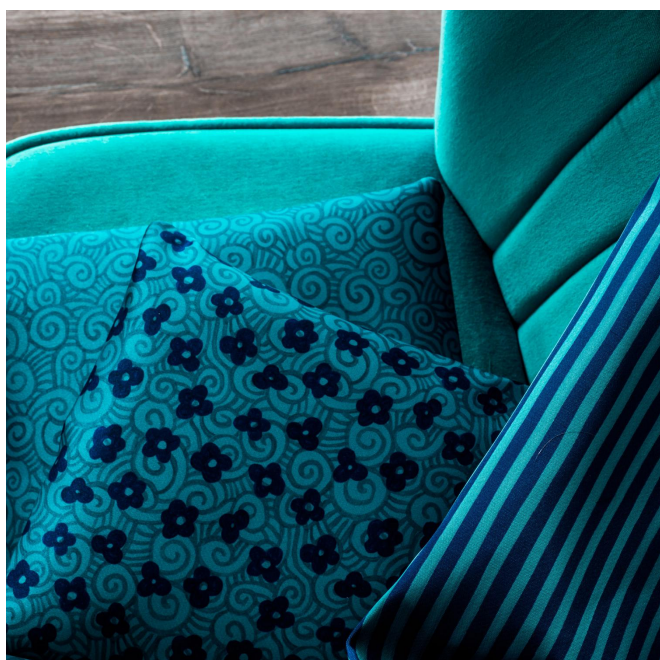

SONG Océan 91

Group **C**

Fitting : → 35.0 cm ↓ 35.0 cm "Fitting may vary depending on support selected"

For the choice of the printing medium and its width (width), please contact your sales representative. Contact an advisor

(Headquarters) SOTEXPRO - 510 route de Montchal - 42360 PANISSIÈRES - FRANCE - +33 4 77 27 60 60
(Showroom) Le LAB' SOTEXPRO - 4 rue du Mail - 75002 PARIS - FRANCE