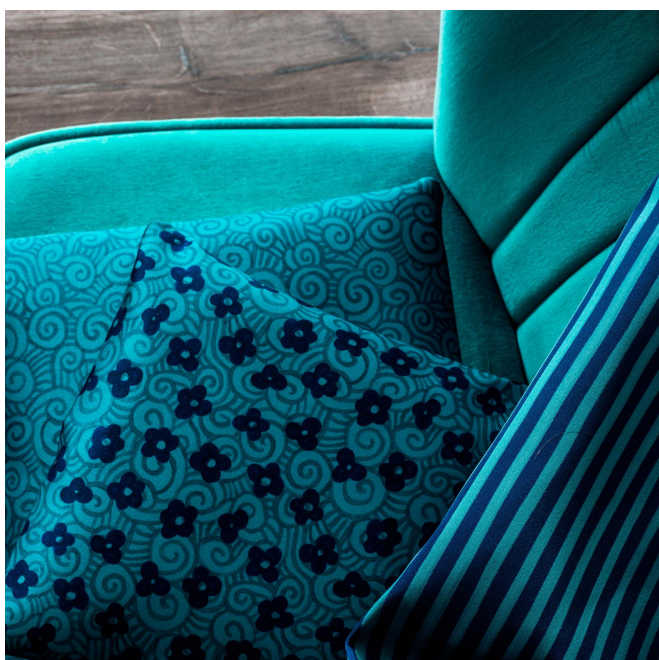

SONG Opéra 104

Group **D**

Fitting : → 35.0 cm ↓ 35.0 cm "Fitting may vary depending on support selected"

For the choice of the printing medium and its width (width), please contact your sales representative. Contact an advisor

(Headquarters) SOTEXPRO - 510 route de Montchal - 42360 PANISSIÈRES - FRANCE - +33 4 77 27 60 60