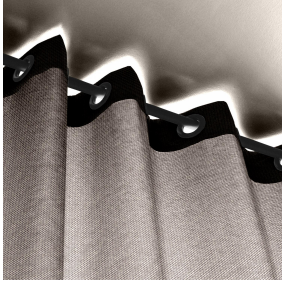

TAO BPI 00
Printing support

METIS Chamois 111
Print pattern

Printing support **TAO BPI 00** Print pattern **METIS Chamois 111**

Unclassified velvet print support with acrylic coating

Applications Roman blinds - Panel curtains - Curtains

Composition 100% ungraded polyester

Weight 465 g/m²

Width 132 cm

Fabric direction Standard Direction

Fitting ↔ 0,0 cm ↓ 0,0 cm

Maintenance advice     

Label

Minimum order 25 linear(s) meter(s)