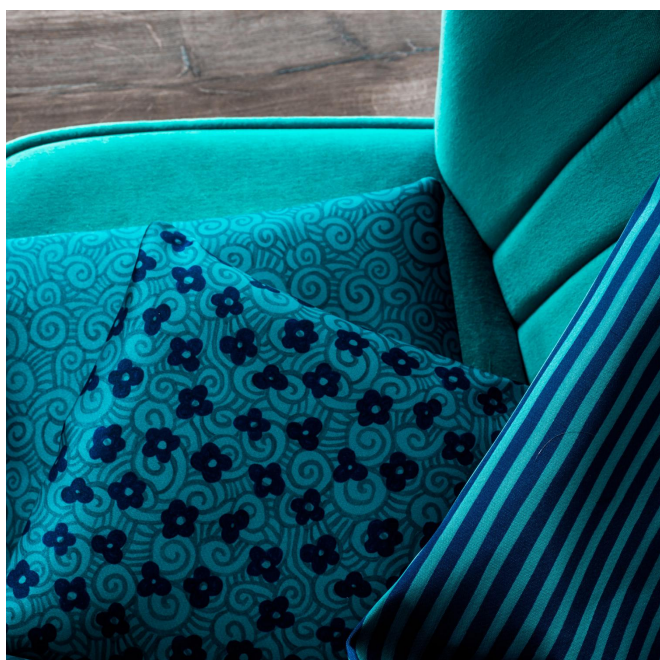

TUMULTE Menthe 122

Group

B

Fitting : → 17.0 cm ↓ 15.0 cm "Fitting may vary depending on support selected"

For the choice of the printing medium and its width (width), please contact your sales representative. Contact an advisor

sotexpro

(Headquarters) SOTEXPRO - 510 route de Montchal - 42360 PANISSIÈRES - FRANCE - +33 4 77 27 60 60
(Showroom) Le LAB' SOTEXPRO - 4 rue du Mail - 75002 PARIS - FRANCE