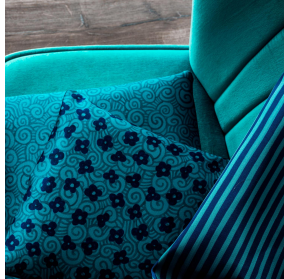

VELTEN BPI 00
Printing support

SONG Soleil 127
Print pattern

Printing support **VELTEN BPI 00** Print pattern **SONG Soleil 127**

Unclassified velvet print support with acrylic coating

Technical properties

Applications Roman blinds - Panel curtains - Curtains

Composition 100% ungraded polyester with white flocked acrylic backing

Weight 390 g/m²

Width 260 cm

Fabric direction Standard Direction

Fitting ↔ 35.0 cm ↓ 35.0 cm