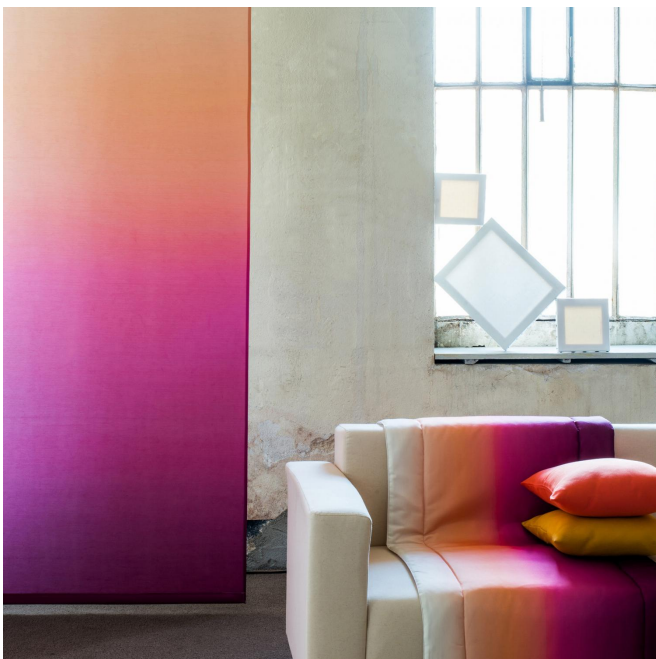

ZADIG Agrume 69

Group

B

Fitting : → 117.0 cm ↓ 33.0 cm "Fitting may vary depending on support selected"

For the choice of the printing medium and its width (width), please contact your sales representative. Contact an advisor

sotepro

(Headquarters) SOTEXPRO - 510 route de Montchal - 42360 PANISSIÈRES - FRANCE - +33 4 77 27 60 60
(Showroom) Le LAB' SOTEXPRO - 4 rue du Mail - 75002 PARIS - FRANCE