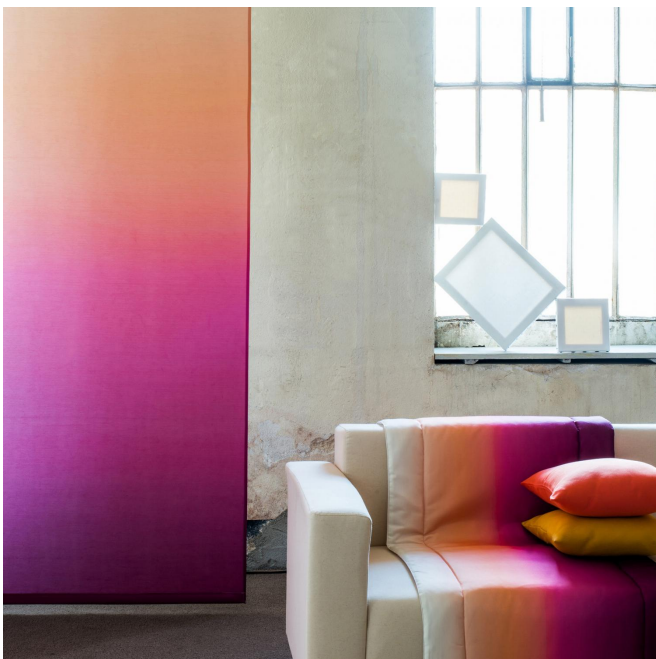

ZADIG Cactus 36

Group **B**

Fitting : → 117.0 cm ↓ 33.0 cm "Fitting may vary depending on support selected"

For the choice of the printing medium and its width (width), please contact your sales representative. Contact an advisor

sotexpro

(Headquarters) SOTEXPRO - 510 route de Montchal - 42360 PANISSIÈRES - FRANCE - +33 4 77 27 60 60
(Showroom) Le LAB' SOTEXPRO - 4 rue du Mail - 75002 PARIS - FRANCE