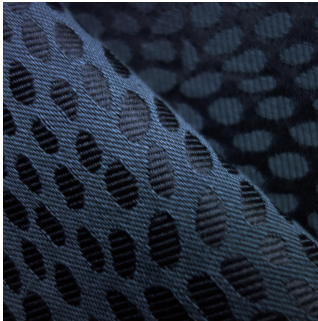

Alice

CAFE ARDOISE 87
Ardoise 87 / Motifs tissés (Jacquard)