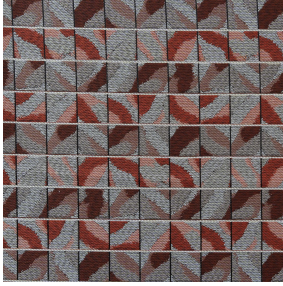

MACEDOINE Terracotta 65

Jacquard Toscane M1

Propriétés techniques

Non feu

Applications Store bateau - Parois japonaises - Couvre lit - Chemins de lit - Rideaux - Coussin

Composition 100% polyester FR

Poids 250 g/m² Laize 285 cm

Sens Contre sens ou sens normal Raccord ↔ cm ↓ cm

Conseils d'entretien

Labels France Terre Textile (R016)

Minimum commande 5 mètre(s) linéaire(s)

Caractéristiques techniques

Non feu

M1

Résistance

Boulochage

4

Martindale (Cycles)

4000

(Headquarters) SOTEXPRO - 510 route de Montchal - 42360 PANISSIÈRES - FRANCE - +33 4 77 27 60 60