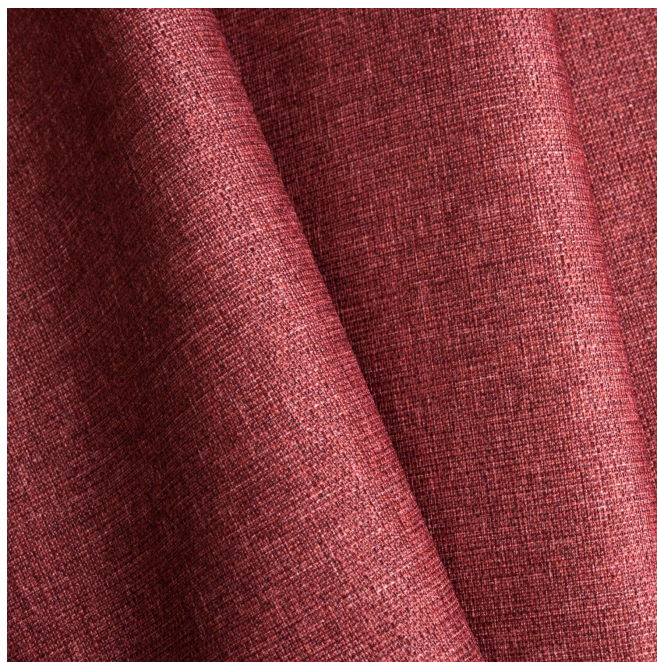

MUNA Rouge 21

Groupe **D**

Raccord : ↔ cm ↓ cm "Le sens d'utilisation du tissu peut varier en fonction du support choisi. Sens normal si tissu petite largeur, contresens si tissu grande largeur"

Pour le choix du support d'impression et de sa largeur (laize), veuillez vous rapprocher de votre conseiller commercial. Contactez un conseiller

(Headquarters) SOTEXPRO - 510 route de Montchal - 42360 PANISSIÈRES - FRANCE - +33 4 77 27 60 60
(Showroom) Le LAB' SOTEXPRO - 4 rue du Mail - 75002 PARIS - FRANCE