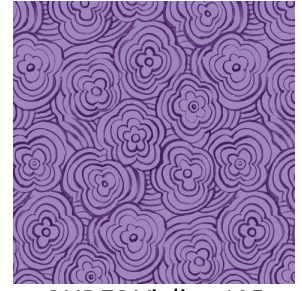

ONDES Violine 105

(Headquarters) SOTEXPRO - 510 route de Montchal - 42360 PANISSIÈRES - FRANCE - +33 4 77 27 60 60
(Showroom) Le LAB' SOTEXPRO - 4 rue du Mail - 75002 PARIS - FRANCE